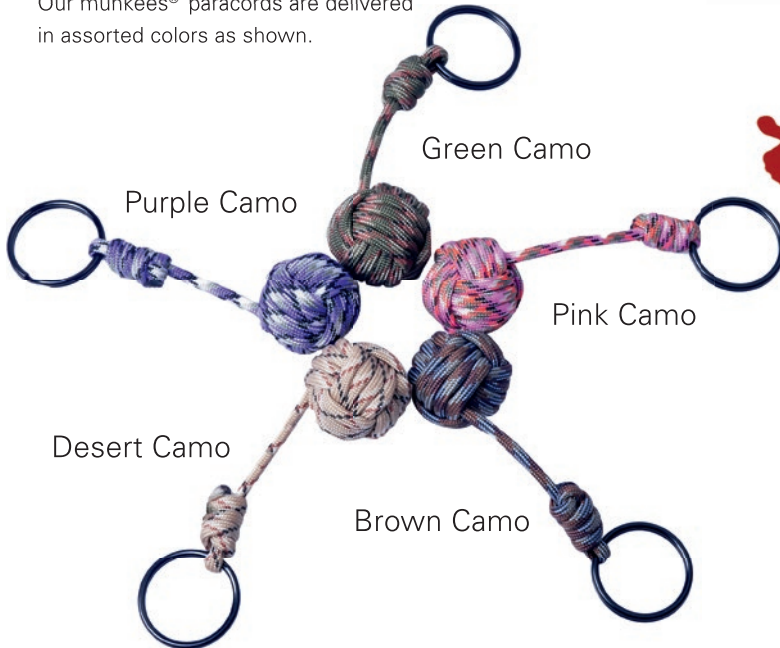

Unsere munkees® Paracords werden farblich sortiert in den abgebildeten Farbtönen geliefert.

Our munkees® paracords are delivered in assorted colors as shown.